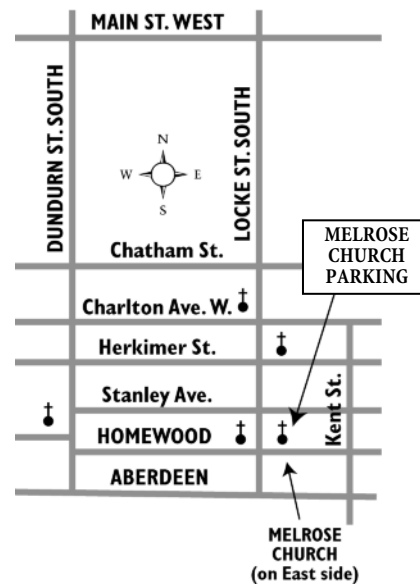

33 Crestwood Drive, Hamilton, ON L9A 3Y6

Membership is open in the

Duet Club Chorus

conducted by Peter Maley

9:30 am Wednesdays

Melrose Church Parlour

All Events at Melrose United Church

The Duet Club of Hamilton is a member of
Arts Hamilton
(formerly known as the Hamilton & Region Arts Council)